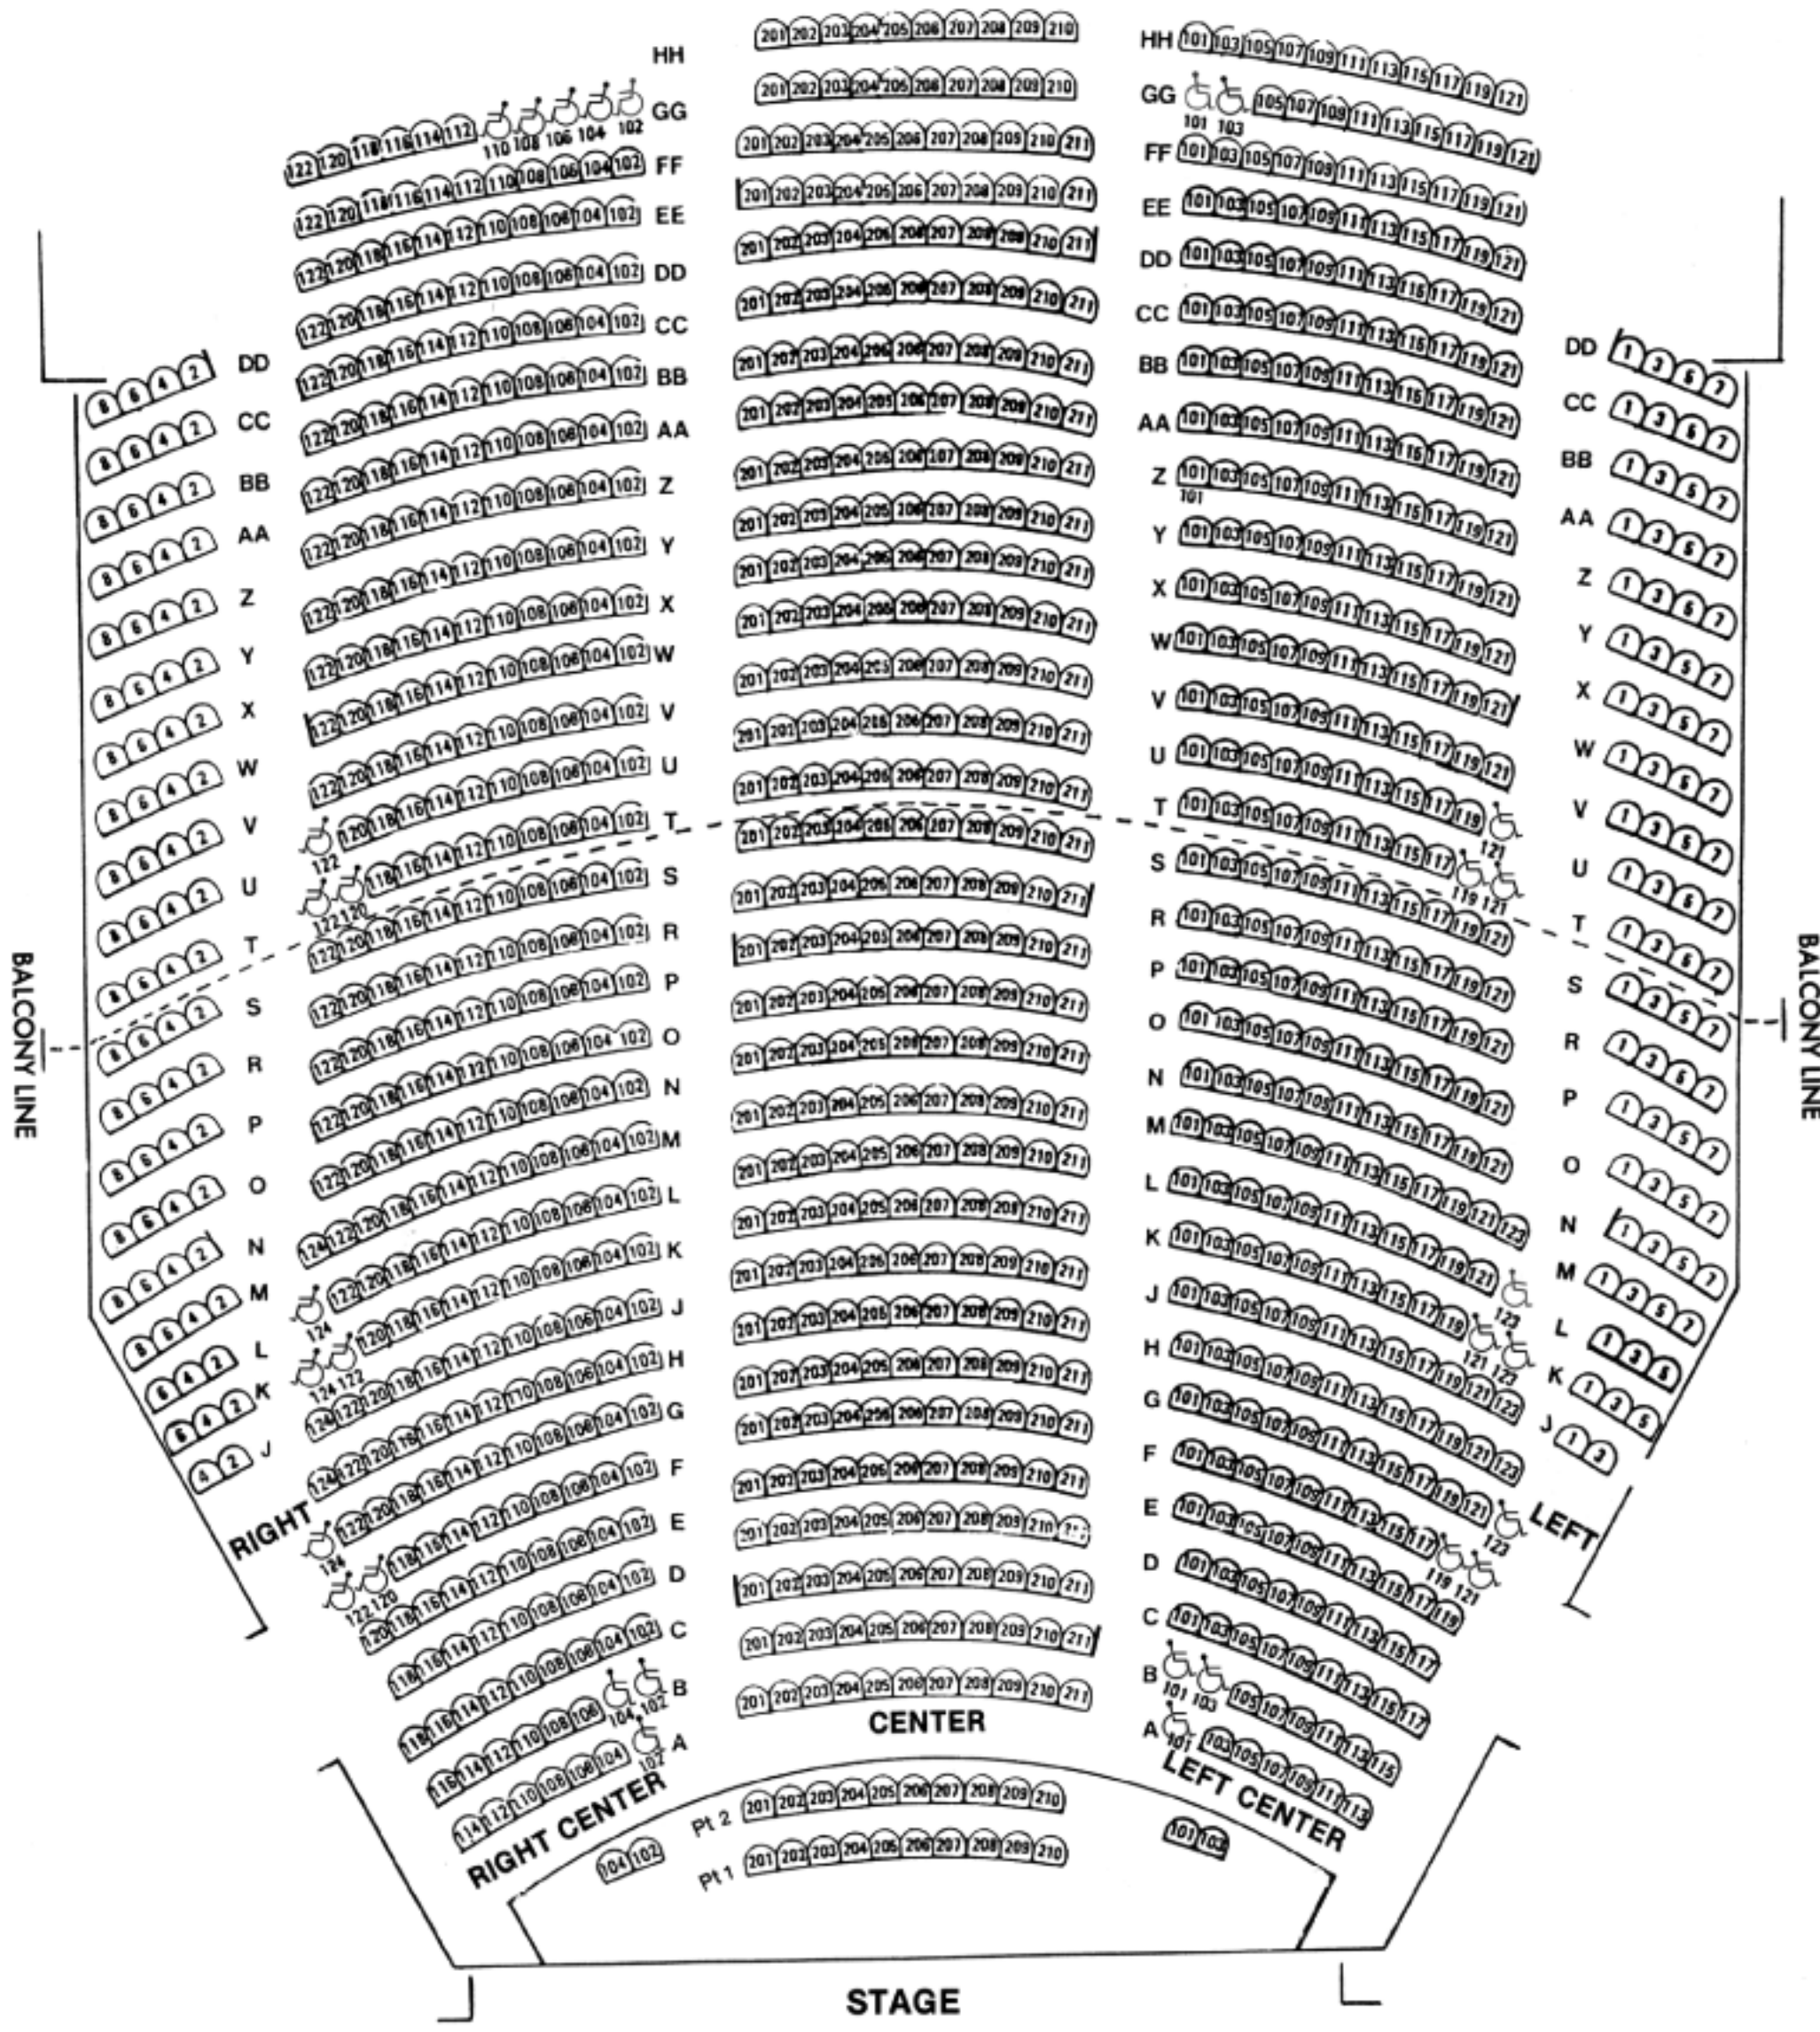

PERFORMANCE _____
 DATE _____

Balcony Right	115
Balcony Left	105
Balcony Right Center	118
Balcony Left Center	119
Mezzanine	168
Orchestra Right	76
Orchestra Left	76
Orchestra Right Center	335
Orchestra Left Center	346
Orchestra Center	350
Pit	24
Total	1832

ROWS PT1 AND PT2 ONLY AVAILABLE
 WHEN ORCHESTRA NOT PLAYING